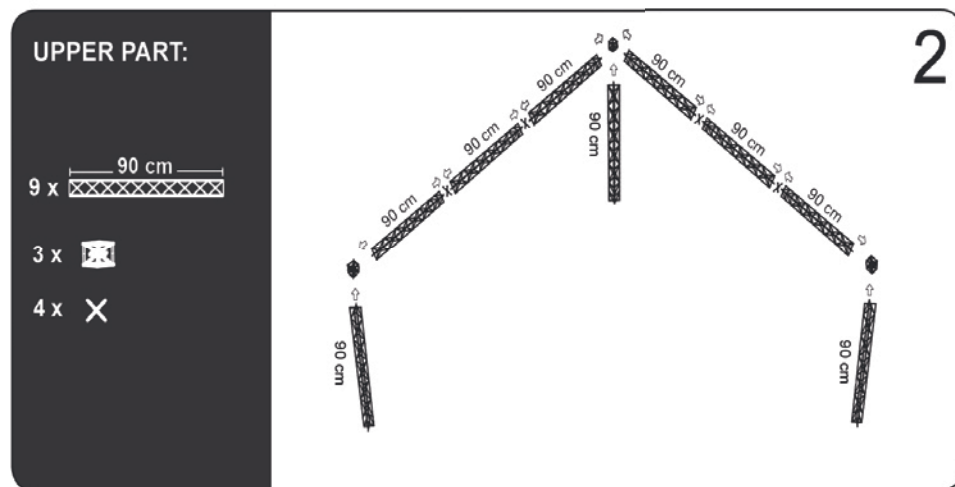

TECHNICAL GUIDE
Traverse L 3x3m, P768

A modular truss system with unlimited possibilities. Made in strong and durable materials: aluminum, steel and composite. Foldable construction - very easy to assemble and disassemble.

Supplied complete with:

- 15 x 90 + 3 x 120 cm Modules,
- 6 x Corner Block,
- 11 x Connector Cross,
- 3 x Regular Base,
- 36 x Top and Bottom Clips,
- 12 x 90 cm Alu Profiles.

Delivered without banner.

Model	Art.no.	Print size	Colour	Total W x H x D	Package and weight
768	1768	2 pcs. 273 x 212 cm	Black	307 x 246 x 307 cm	2 pcs. cardboard box 52 kg