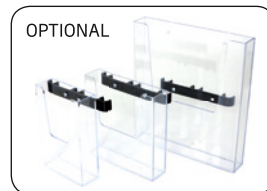

TECHNICAL GUIDE
Traverse L 3x3m, P768

A modular truss system with unlimited possibilities. Made in strong and durable materials: aluminum, steel and composite. Foldable construction - very easy to assemble and disassemble.

Supplied complete with:

- 15 x 90 + 3 x 120 cm Modules,
- 6 x Corner Block,
- 11 x Connector Cross,
- 3 x Regular Base,
- 36 x Top and Bottom Clips,
- 12 x 90 cm Alu Profiles.

Delivered without banner.

Model	Art.no.	Print size	Colour	Total W x H x D	Package and weight
768	1768	2 pcs. 273 x 212 cm	Black	307 x 246 x 307 cm	2 pcs. cardboard box 52 kg