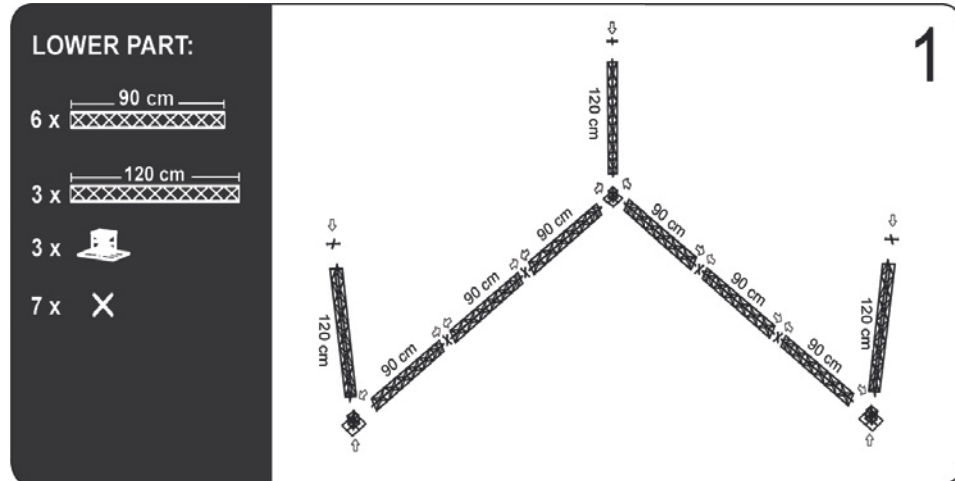

TECHNICAL GUIDE
Traverse L 3x3m, P768

A modular truss system with unlimited possibilities. Made in strong and durable materials: aluminum, steel and composite. Foldable construction - very easy to assemble and disassemble.

Supplied complete with:

- 15 x 90 + 3 x 120 cm Modules,
- 6 x Corner Block,
- 11 x Connector Cross,
- 3 x Regular Base,
- 36 x Top and Bottom Clips,
- 12 x 90 cm Alu Profiles.

Delivered without banner.

Model	Art.no.	Print size	Colour	Total W x H x D	Package and weight
768	1768	2 pcs. 273 x 212 cm	Black	307 x 246 x 307 cm	2 pcs. cardboard box 52 kg