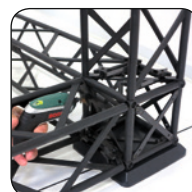

TECHNICAL GUIDE
Traverse L 3x3m, P768

A modular truss system with unlimited possibilities. Made in strong and durable materials: aluminum, steel and composite. Foldable construction - very easy to assemble and disassemble.

Supplied complete with:

- 15 x 90 + 3 x 120 cm Modules,
- 6 x Corner Block,
- 11 x Connector Cross,
- 3 x Regular Base,
- 36 x Top and Bottom Clips,
- 12 x 90 cm Alu Profiles.

Delivered without banner.

Model	Art.no.	Print size	Colour	Total W x H x D	Package and weight
768	1768	2 pcs. 273 x 212 cm	Black	307 x 246 x 307 cm	2 pcs. cardboard box 52 kg