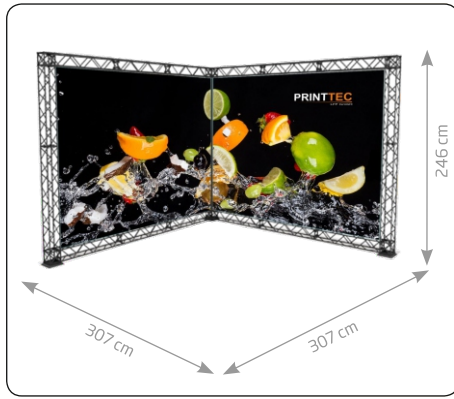

TECHNICAL GUIDE
Traverse L 3x3m, P768

A modular truss system with unlimited possibilities. Made in strong and durable materials: aluminum, steel and composite. Foldable construction - very easy to assemble and disassemble.

Supplied complete with:

- 15 x 90 + 3 x 120 cm Modules,
- 6 x Corner Block,
- 11 x Connector Cross,
- 3 x Regular Base,
- 36 x Top and Bottom Clips,
- 12 x 90 cm Alu Profiles.

Delivered without banner.

Model	Art.no.	Print size	Colour	Total W x H x D	Package and weight
768	1768	2 pcs. 273 x 212 cm	Black	307 x 246 x 307 cm	2 pcs. cardboard box 52 kg