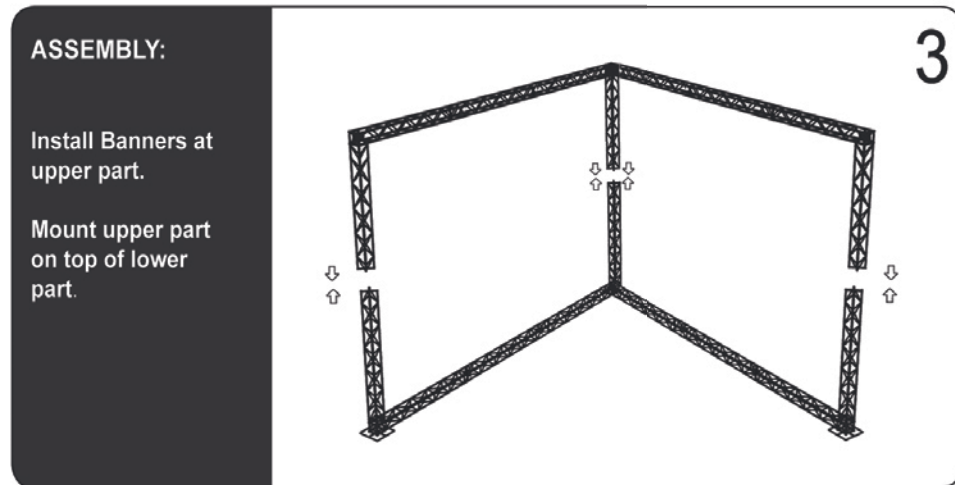

TECHNICAL GUIDE
Traverse L 3x3m, P768

A modular truss system with unlimited possibilities. Made in strong and durable materials: aluminum, steel and composite. Foldable construction - very easy to assemble and disassemble.

Supplied complete with:

- 15 x 90 + 3 x 120 cm Modules,
- 6 x Corner Block,
- 11 x Connector Cross,
- 3 x Regular Base,
- 36 x Top and Bottom Clips,
- 12 x 90 cm Alu Profiles.

Delivered without banner.

Model	Art.no.	Print size	Colour	Total W x H x D	Package and weight
768	1768	2 pcs. 273 x 212 cm	Black	307 x 246 x 307 cm	2 pcs. cardboard box 52 kg